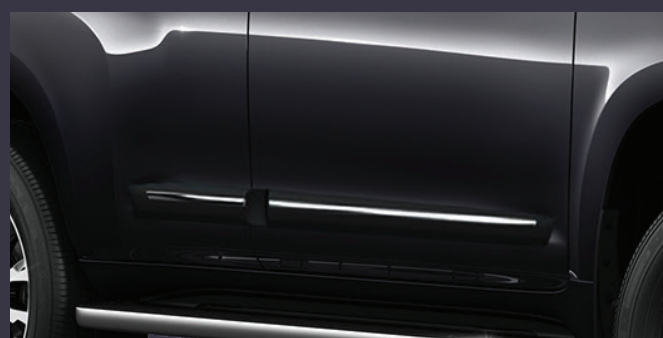

SIDE MOULDINGS

€822.00

Side mouldings provide your vehicle with an extra layer of protection to help guard the side panels against minor bumps and scraps.